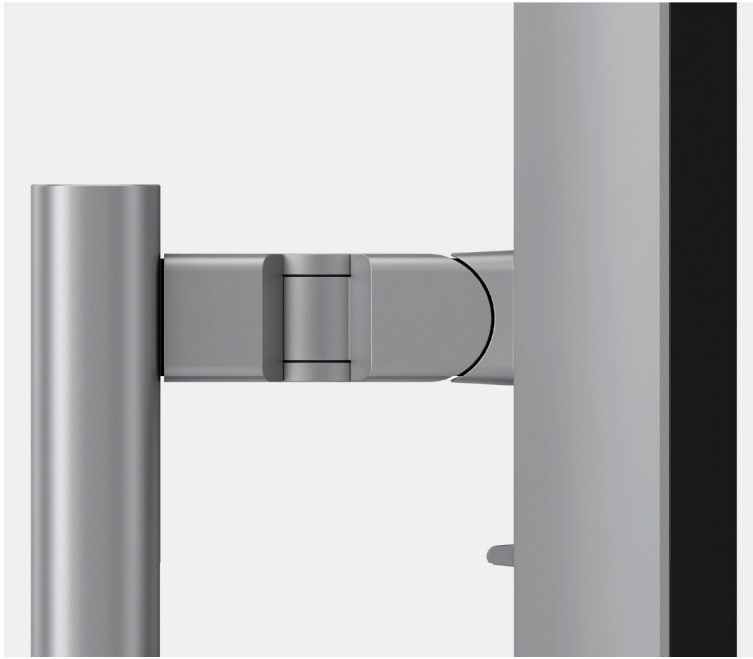

Pivot, Tilt, Swivel

Our aluminium stand makes it easy to position Clarity Pro exactly where you need it, letting you raise, pivot, tilt and swivel the display for ergonomic comfort. Combined with its generous 178° viewing angle, Clarity Pro is a versatile inclusion in any workstation.

Landscape or Portrait

With Clarity Pro's flexible stand, it takes just seconds to switch from landscape to portrait, perfect for editing vertical video, answering emails or monitoring a livestream. When you're done, switching back is just as easy.