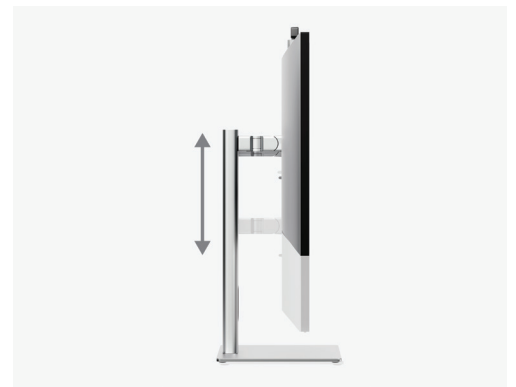

8MP Auto-Retracting Webcam

With Clarity Pro, you'll look stunning, but only when you want to. Our smart webcam automatically sides up when you need it and disappears when you don't, keeping the lens clean and protecting your privacy.

Our aluminium stand makes it easy to position Clarity Pro exactly where you need it, letting you raise, pivot, tilt and swivel the display for ergonomic comfort. Combined with its generous 178° viewing angle, Clarity Pro is a versatile inclusion in any workstation.