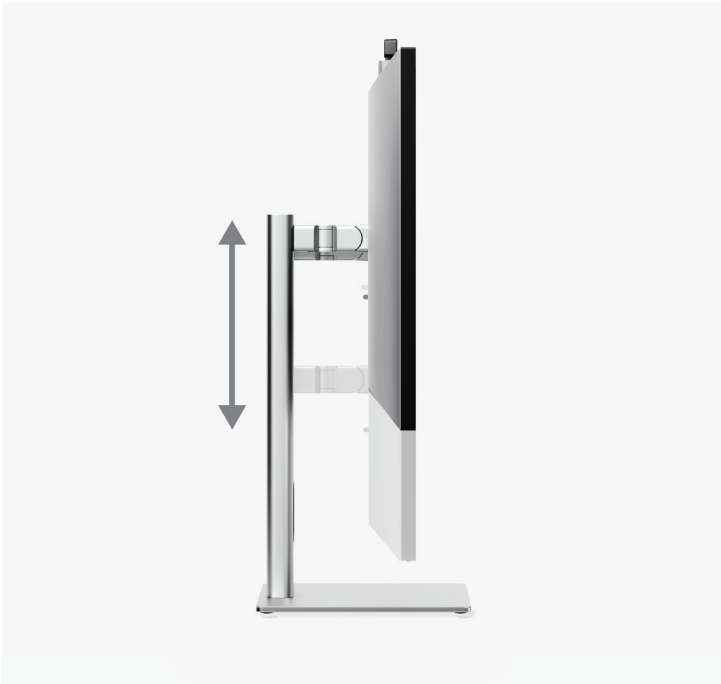

Monitors

Clarity Max

32" 4K UHD Monitor

-  **4K** UHD Display
-  **65W** Power Delivery
-  Pivot, Tilt, Swivel
-  Edge to Edge Display
-  **HDR 400** High Dynamic Range
-  USB-C Hub

Part no	Colour
32C4KPD	• Silver

SEEING IS
BELIEVING

Your Favourite Canvas Just Got Bigger

Clarity Max offers the same bright, vivid and true-to-life colours as our widely-lauded 27" original – but with a new 32" screen that makes a much bigger impression. Max's USB hub helps declutter your studio, leaving your focus for what truly matters: your next masterpiece.

Raise, Lower, Tilt and Twist

Adjustable stand

Our aluminium stand makes it easy to position Clarity Max exactly where you need it, letting you raise, pivot, tilt and swivel the display to fit your desk setup and maximise ergonomic comfort.

With Clarity Max, it's easy to show off your latest design to colleagues, with wide 178° viewing angles across its broad 32" screen.

Compatible with 100x100mm VESA Mounts (such as our Clarity Fold Stand and Glide Monitor Arms), Clarity Max is an easy inclusion in any setup, despite its size.