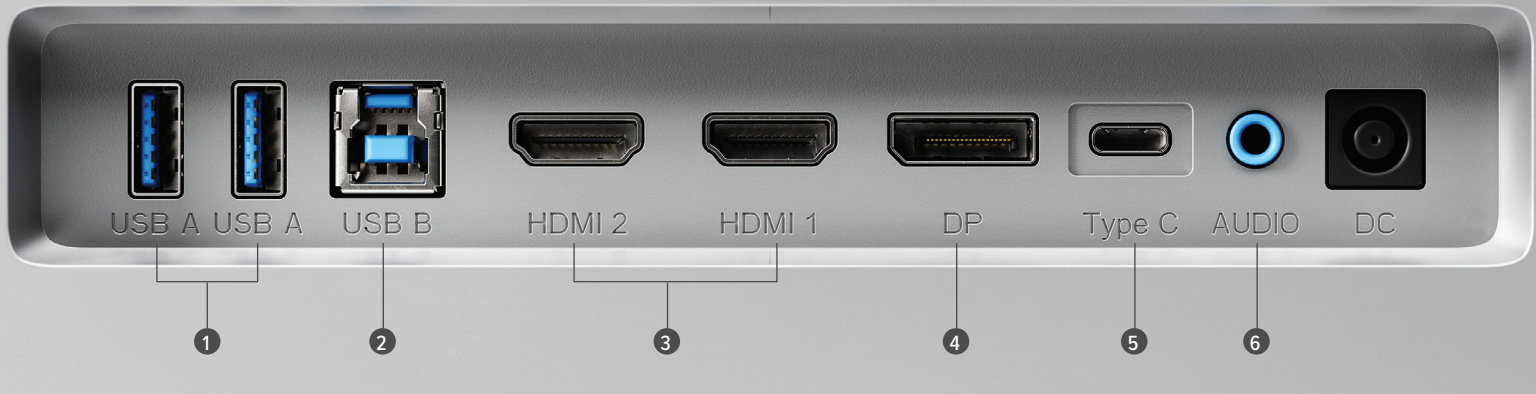

Raise, Lower, Tilt and Twist

Adjustable stand

Our aluminium stand makes it easy to position Clarity Max exactly where you need it, letting you raise, pivot, tilt and swivel the display to fit your desk setup and maximise ergonomic comfort.

With Clarity Max, it's easy to show off your latest design to colleagues, with wide 178° viewing angles across its broad 32" screen.

Compatible with 100x100mm VESA Mounts (such as our Clarity Fold Stand and Glide Monitor Arms), Clarity Max is an easy inclusion in any setup, despite its size.

Package Includes

- Clarity Max 32" Monitor
- Power Adapter
- User Manual
- DisplayPort to DisplayPort Cable
- HDMI to HDMI Cable
- USB-C to USB-C Cable (USB 3.2 - Gen 2)
- USB-A to USB-B Cable

Power Adapter