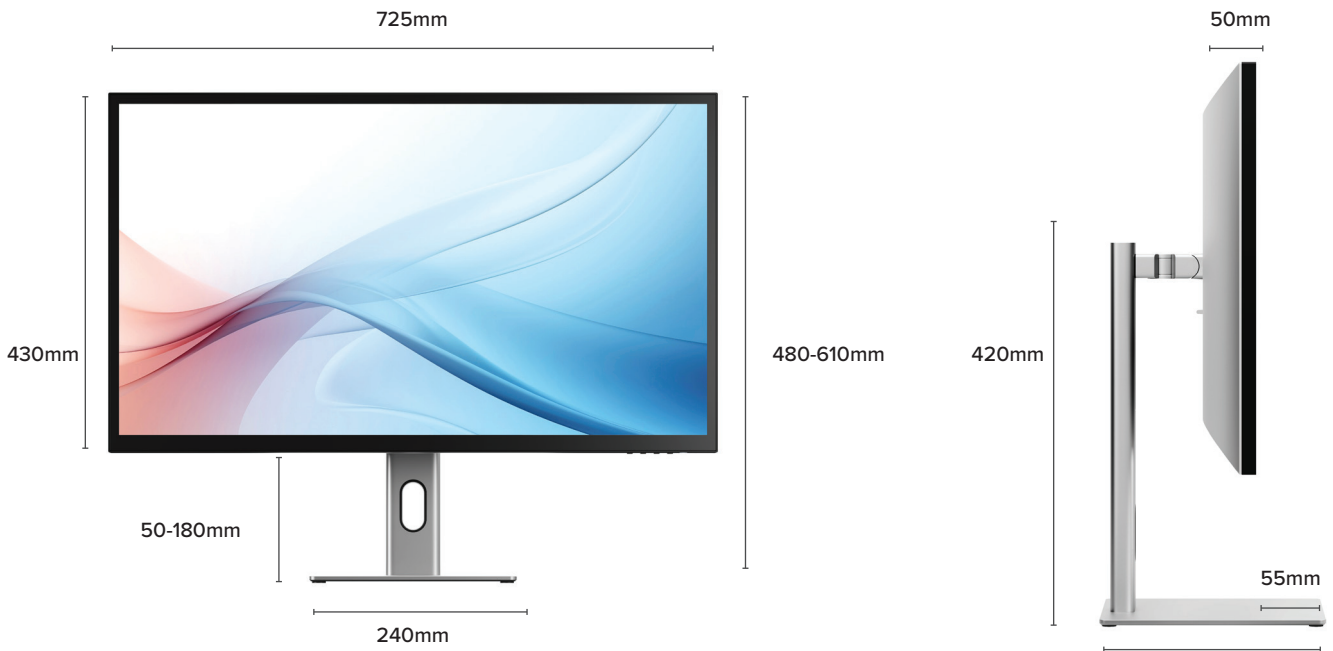

8 Port Mini Hub

- 1 USB-A
- 2 USB-B
- 3 HDMI
- 4 DisplayPort
- 5 USB-C
- 6 Audio Output