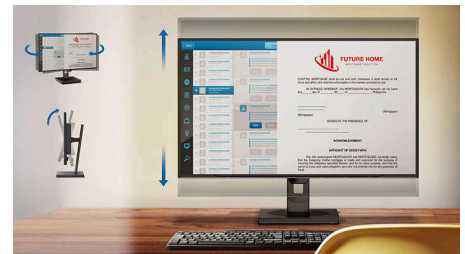

### SmartKVM

Unlike traditional built-in KVM monitor button, the smart KVM allows for switching between sources with the click of a button on your keyboard. When all devices are properly connected, users can easily switch between sources by clicking the "Ctrl" key three times.

### 32:9 SuperWide

32:9 SuperWide 49" screen, with 5120 x 1440 resolution, is designed to replace multiscreen setups for massive wide view. It's like having two 27" 16:9 Quad HD displays side-by-side. SuperWide monitors offer screen area of dual monitors without the complicated setup.

### MultiView technology

With the ultra-high resolution Philips MultiView display you can now experience a world of connectivity. MultiView enables active dual connect and view so that you can work with multiple devices like a PC and notebook simultaneously, for complex multi-tasking.

### Compact Ergo Base

The Compact Ergo Base is a people-friendly Philips monitor base that tilts, swivels and height-adjusts so each user can position the monitor for maximum viewing comfort and efficiency.