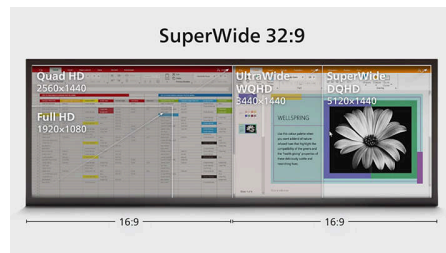

### 32:9 SuperWide

32:9 SuperWide 49" screen, with 5120 x 1440 resolution, is designed to replace multiscreen setups for massive wide view. It's like having two 27" 16:9 Quad HD displays side-by-side. SuperWide monitors offer screen area of dual monitors without the complicated setup.