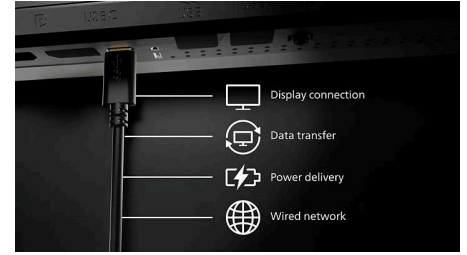

USB-C Docking with RJ45

Simplify all peripherals from monitor to PC using one-cable-docking USB Type-C connector, includes networking, high resolution video output from PC to monitor, and surfing on Internet without an additional network cable, even without LAN port on your notebook. RJ45 connection through USB-C offers a fast and secure connection when needed. Getting the fastest data speeds allows you to transfer data from a HDD to your PC faster than ever. Additionally, USB-C with power delivery can even enable you to power and charge your notebook from the monitor, eliminating the need for extra power cables.

USB-C Docking