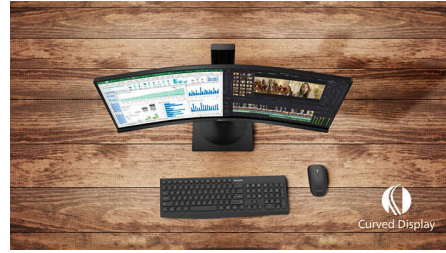

### VA display

Philips VA LED display uses an advanced multi-domain vertical alignment technology which gives you super-high static contrast ratios for extra vivid and bright images. While standard office applications are handled with ease, it is especially suitable for photos, web-browsing, movies, gaming, and demanding graphical applications. It's optimized pixel management technology gives you 178/178 degree extra wide viewing angle, resulting in crisp images.

### Curved display design

Desktop monitors offer a personal user experience, which suits a curve design very well. The curved screen provides a pleasant yet subtle immersion effect, which focuses on you at the center of your desk.