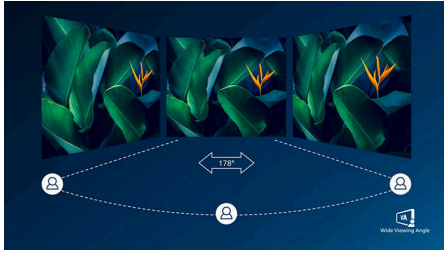

### VA display

Philips VA LED display uses an advanced multi-domain vertical alignment technology which gives you super-high static contrast ratios for extra vivid and bright images. While standard office applications are handled with ease, it is especially suitable for photos, web-browsing, movies, gaming, and demanding graphical applications. It's optimized pixel management technology gives you 178/178 degree extra wide viewing angle, resulting in crisp images.