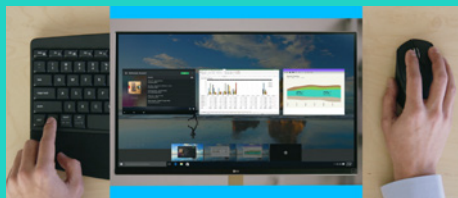

## LOGITECH DUOLINK – KEYBOARD AND MOUSE WORK TOGETHER THROUGH LOGITECH OPTIONS

Logitech DuoLink is an exclusive feature available through Logitech Options software.

DuoLink allows your mouse buttons to have a different set of actions when you hold the Fn key. You can also move the mouse with the Fn key down to perform gesture-controlled actions.

### Effortlessly slide between desktops

Press the Fn key of the keyboard and move the mouse right to swipe between desktops.