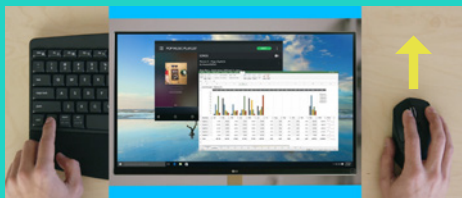

## LOGITECH DUOLINK – KEYBOARD AND MOUSE WORK TOGETHER THROUGH LOGITECH OPTIONS

Logitech DuoLink is an exclusive feature available through Logitech Options software.

DuoLink allows your mouse buttons to have a different set of actions when you hold the Fn key. You can also move the mouse with the Fn key down to perform gesture-controlled actions.

### Effortlessly slide between desktops

Press the Fn key of the keyboard and move the mouse right to swipe between desktops.