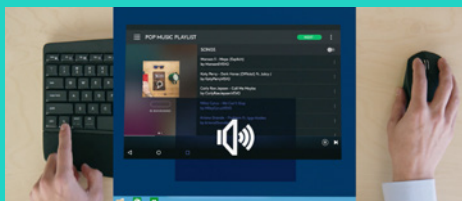

Intuitively control volume

While listening to music, press the Fn key of the keyboard and move the mouse up or down to increase or decrease volume.

You can also play and pause by middle-clicking, or change songs by tilting the scroll wheel left and right.

PRODUCT	MK520 ADVANCED	MK710 PERFORMANCE	MK850 PERFORMANCE
Connectivity	USB Logitech Unifying	USB Logitech Unifying	Dual connectivity USB Logitech Unifying Bluetooth® Low Energy technology
Connected devices	1 device	1 device	Up to 3 devices
Compatibility	Windows (XP, Vista, 7, 8, 10) Chrome OS	Windows (XP, Vista, 7, 8, 10)	Keyboard: Windows®, Mac, Chrome OS™, Android™, iOS Mouse: Windows®, Mac, Chrome OS™, Android™
Battery life	Keyboard: 36 months Mouse: 18 months	Keyboard: 36 months Mouse: 36 months	Keyboard: 36 months (2xAAA batteries pre-installed) Mouse: 24 months (1xAAA)
Keyframe	Plunger	Plunger	Plunger
Palm rest	Yes	Yes, cushioned	Yes, extra-large curved cushioned palm rest
Adjustable keyboard height	Yes (2 tilt positions: 0 and 8 degrees)	Yes (3 tilt positions: 0, 4 and 8 degrees)	Yes (3 tilt positions: 0, 4 and 8 degrees)
Tracking	Advanced optical tracking	Laser	Advanced optical tracking
Scrolling	Ratchet wheel	Hyper-fast	Hyper-fast
Caps lock indicator light	Yes (on key)	Yes (on LCD screen)	Yes