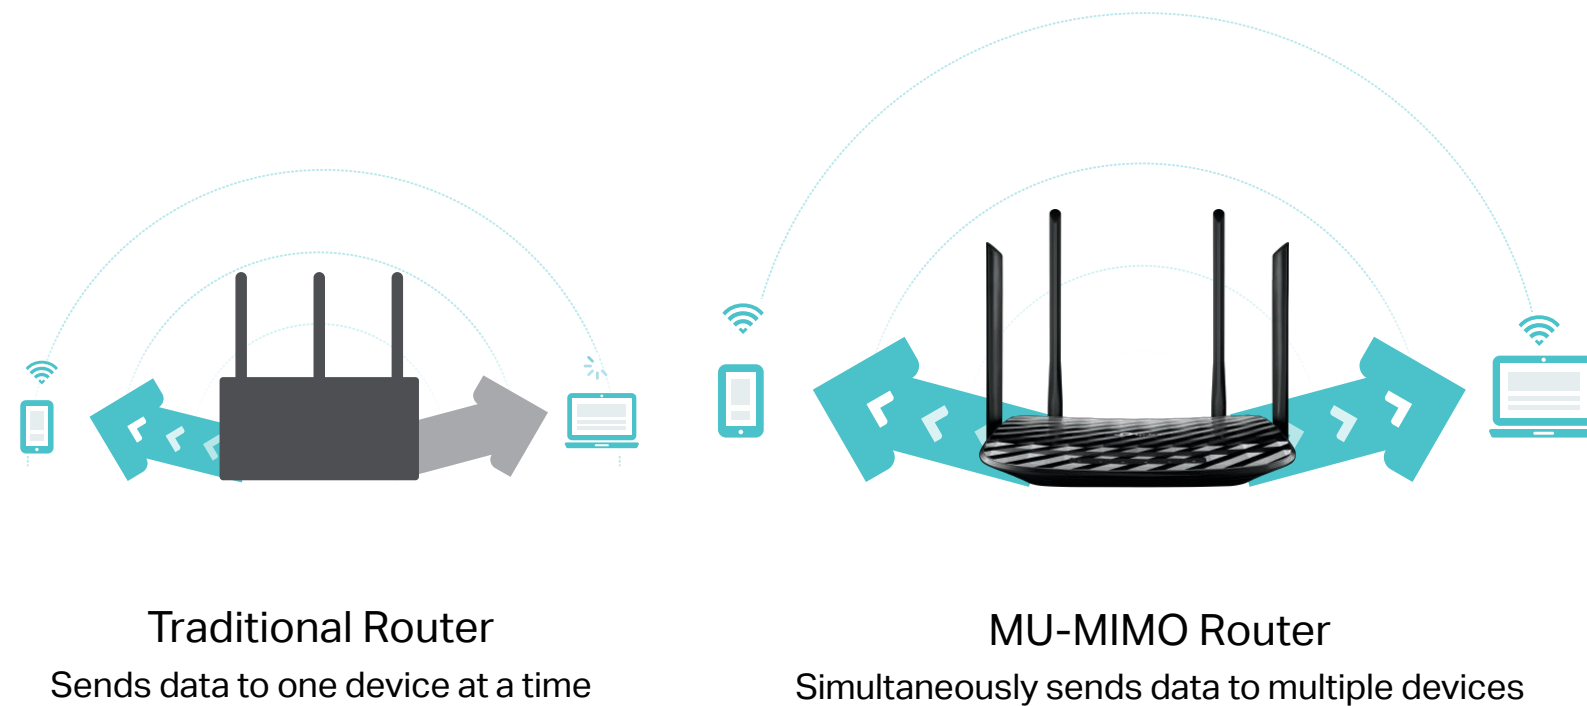

Beamforming for Better Coverage

Beamforming technology detects the location of your connected devices and concentrates the Archer C6's Wi-Fi towards them to create stronger overall connections.

Highlights

MU-MIMO for 2x Faster Connections

MU-MIMO technology simultaneously transfers data to multiple devices at once, reducing wait time, increasing Wi-Fi throughput for every device and making each stream more efficient.

Optimum Wired Versatility

The Archer C6's multiple Gigabit LAN ports provide your PCs, game consoles and more with ultra-fast and stable wired networks.

Features

Ease of Use

- Intuitive Web UI – Ensure quick and simple installation without hassle
- Hassle-free Management with Tether App – Let you easily manage your network settings with your smartphone
- Fast Encryption – Quickly connect devices to Wi-Fi at the push of a button without entering the password
- Access Point Mode – Switch to access point mode to connect Wi-Fi devices to any wired network