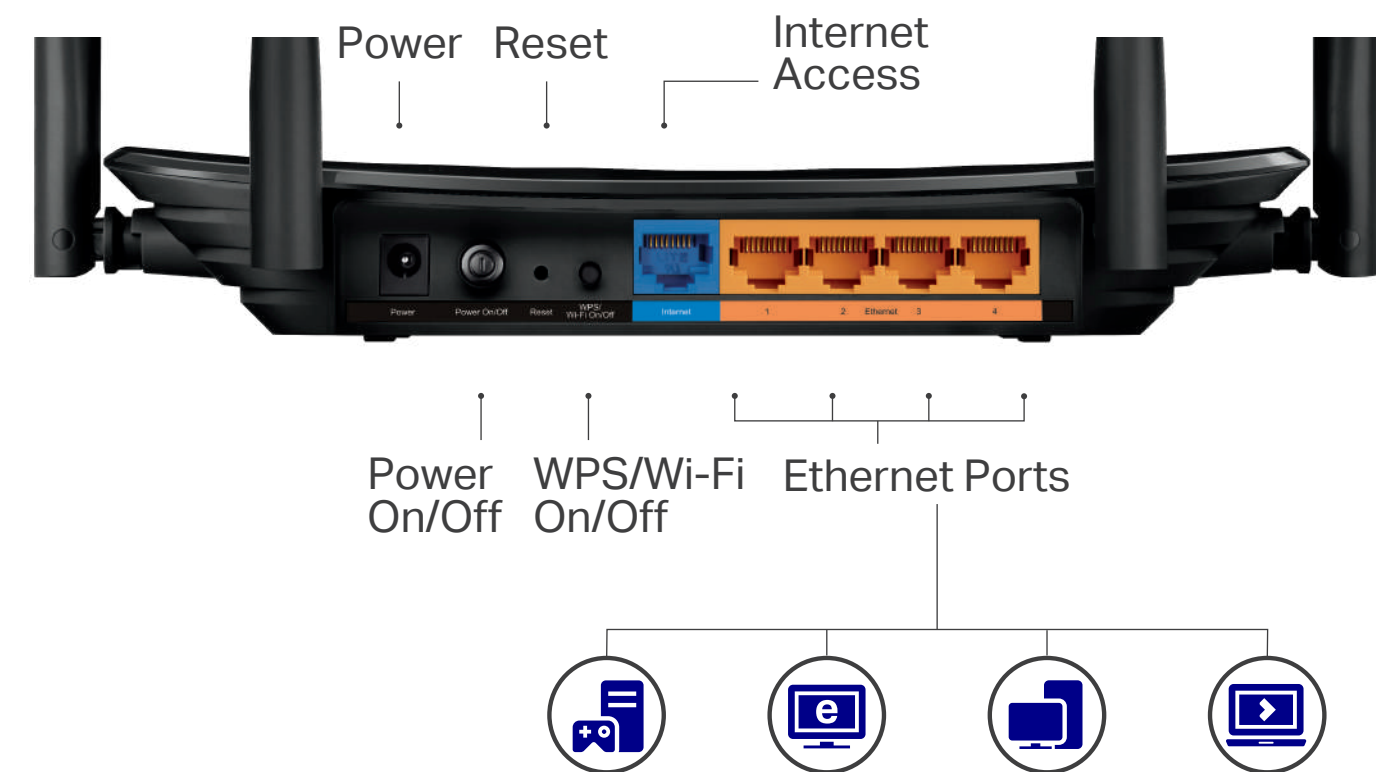

Beamforming for Better Coverage

Beamforming technology detects the location of your connected devices and concentrates the Archer C6's Wi-Fi towards them to create stronger overall connections.

Highlights

MU-MIMO for 2x Faster Connections

MU-MIMO technology simultaneously transfers data to multiple devices at once, reducing wait time, increasing Wi-Fi throughput for every device and making each stream more efficient.

Optimum Wired Versatility

The Archer C6's multiple Gigabit LAN ports provide your PCs, game consoles and more with ultra-fast and stable wired networks.

Features

Ease of Use

- Intuitive Web UI – Ensure quick and simple installation without hassle
- Hassle-free Management with Tether App – Let you easily manage your network settings with your smartphone
- Fast Encryption – Quickly connect devices to Wi-Fi at the push of a button without entering the password
- Access Point Mode – Switch to access point mode to connect Wi-Fi devices to any wired network

Specifications

Hardware

- Ethernet Ports: 4*10/100/1000Mbps LAN Ports, 1*10/100/1000Mbps WAN Port
- Buttons: Reset Button, Power On/Off Button, WPS/Wi-Fi On/Off Button
- Antennas: 4 Fixed External Antennas and 1 Internal Antenna
- External Power Supply: 12V/1A
- Dimensions (W x D x H): 9.1 × 5.7 × 1.4 in (230 × 144 × 35 mm)