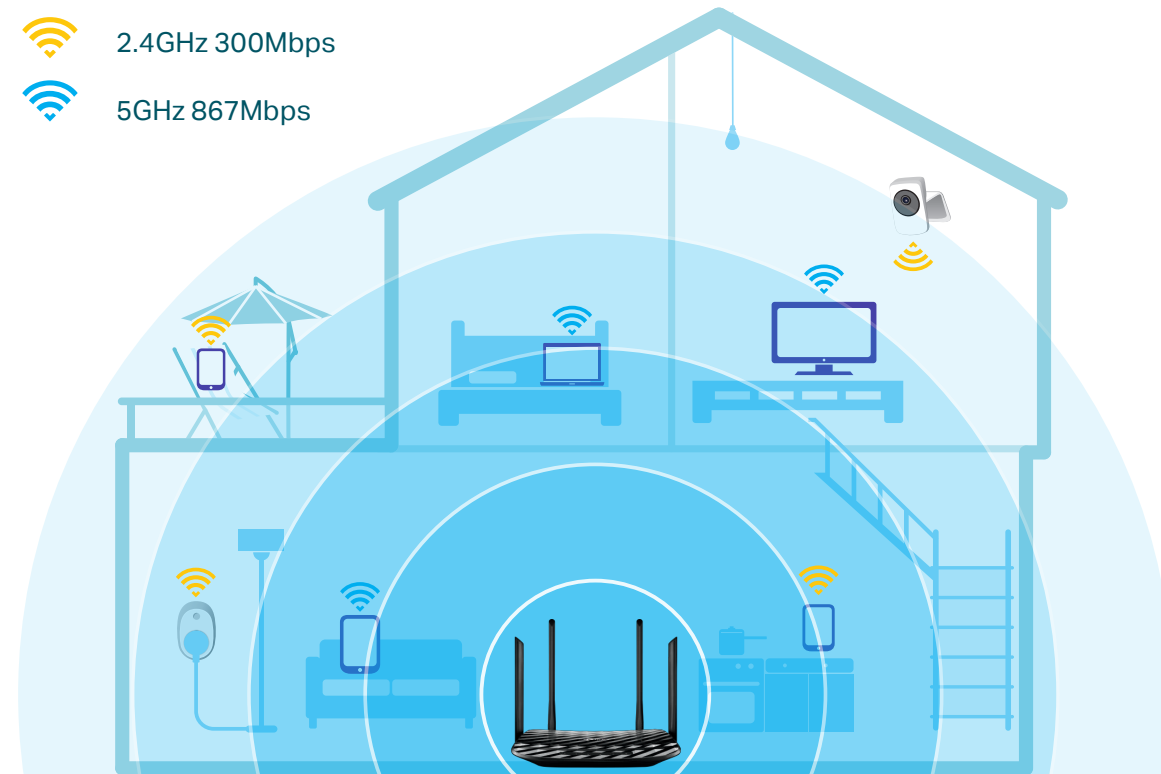

AC1200 Wireless MU-MIMO Gigabit Router

Upgrade to Fast AC Wi-Fi and
gigabit connections

Archer C6

300Mbps + 867Mbps
Dual Band Wi-Fi

Gigabit
Ports

Access Point
Mode

Highlights

Household Wi-Fi at Streaming Speeds

Press play and forget about buffering with the Archer C6. Thanks to high-speed dual Wi-Fi bands, you can run more of your devices at the same time without interruption. The strong 2.4GHz (300Mbps) Wi-Fi band is perfect for sending emails, browsing the web, and listening to music. The crystal 5GHz Wi-Fi band reaches 867Mbps so you can game online and stream in HD simultaneously.

Beamforming for Better Coverage

Beamforming technology detects the location of your connected devices and concentrates the Archer C6's Wi-Fi towards them to create stronger overall connections.

Highlights

MU-MIMO for 2x Faster Connections

MU-MIMO technology simultaneously transfers data to multiple devices at once, reducing wait time, increasing Wi-Fi throughput for every device and making each stream more efficient.