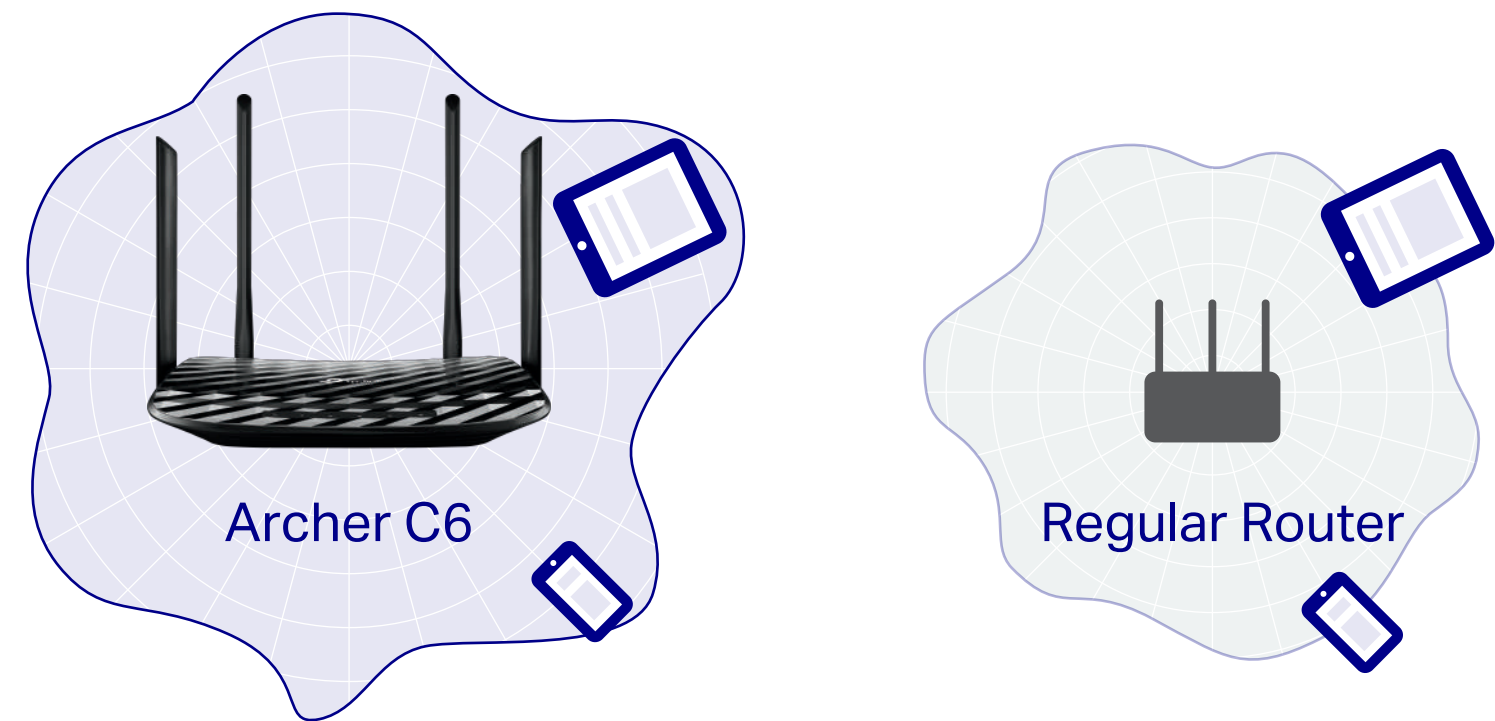

Beamforming for Better Coverage

Beamforming technology detects the location of your connected devices and concentrates the Archer C6's Wi-Fi towards them to create stronger overall connections.