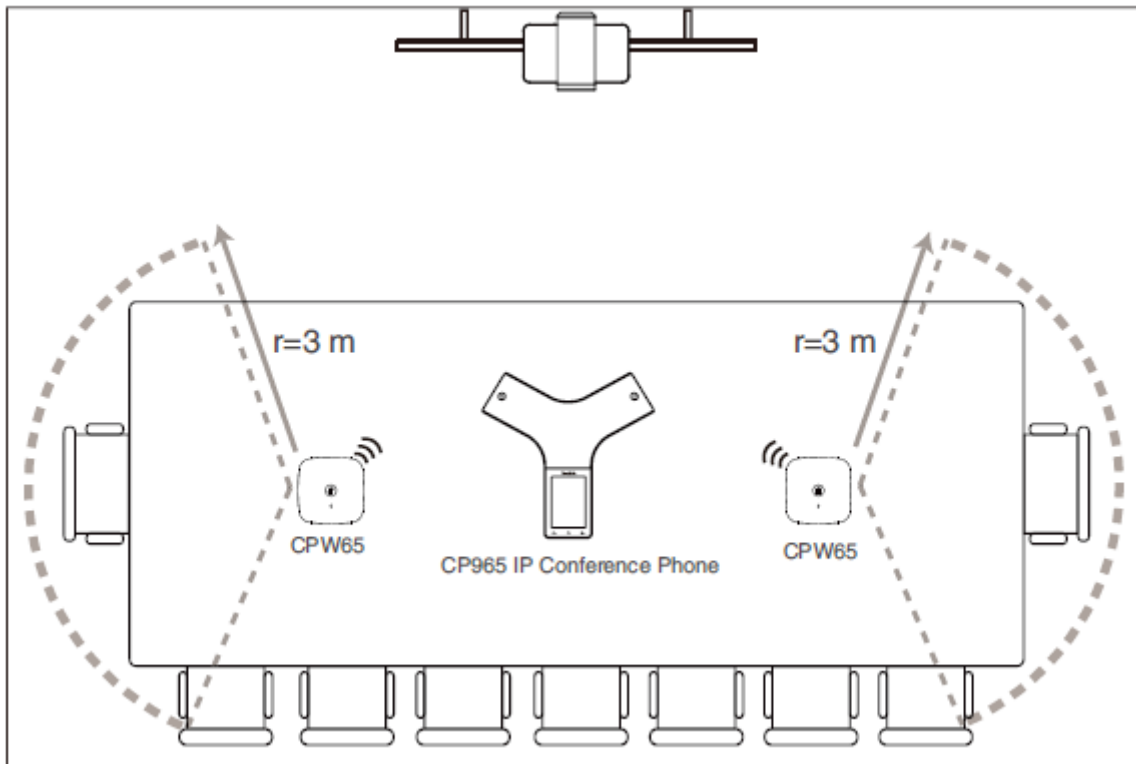

Yealink CPW65 Datasheet

CP Wireless DECT Expansion Mic CPW65

The Yealink CPW65 is a Wireless Expansion Mic that works as an audio input device for Yealink CP965 conference phone. Covered with black fabric (the same material as CP965), CPW65 is elegant, waterproof, greaseproof, and antifouling. Its 3 built-in microphones support a 360-degree voice pickup range with a 10-foot (3-meter) radius, which can guarantee you a balanced and crystal-clear audio experience. You can easily expand the voice pickup range of CP965 by connecting it to 2 CPW65 wirelessly, and the connection distance is up to 20 meters. CPW65 is easy to use with intuitive capacitive mute buttons. What's more, just by randomly putting CPW65 on the charger cradle, the charging is proceeding without worrying about its direction. Its long battery life can offer you 11-day standby time or 12-hour talk time, saving you from frequent charging. All of the advantages make CPW65 an ideal choice for organizations that need optimal microphone placement and wider room coverage.

Physical Feature	<ul style="list-style-type: none"> • Dimension (W x D x H): -Microphone: 78.59 mm x 78.59 mm x 15.3 mm -Charge Cradle: 100 mm x 60 mm x 25.8 mm • Operating humidity: 10-90% • Storage temperature: -20-60°C
DECT	<ul style="list-style-type: none"> • Frequency bands: 1880 – 1900 MHz (Europe) 1920 – 1930 MHz (US) 1902 – 1906 MHz (THA) 1910 – 1920 MHz (BA)
Package Content	<ul style="list-style-type: none"> • 2 x CP Wireless Expansion Microphone • Charger Cradle • 0.3 m Micro USB Cable • Quick Start Guide
Package Features	<ul style="list-style-type: none"> • Qty/CTN: 20 PCS • N.W/CTN: 7.368 kg • G.W/CTN: 7.812 kg • Giftbox size: 190 mm x 82 mm x 48 mm • Carton meas: 395 mm x 251 mm x 185 mm
Compliance	    REACH ISO 9001