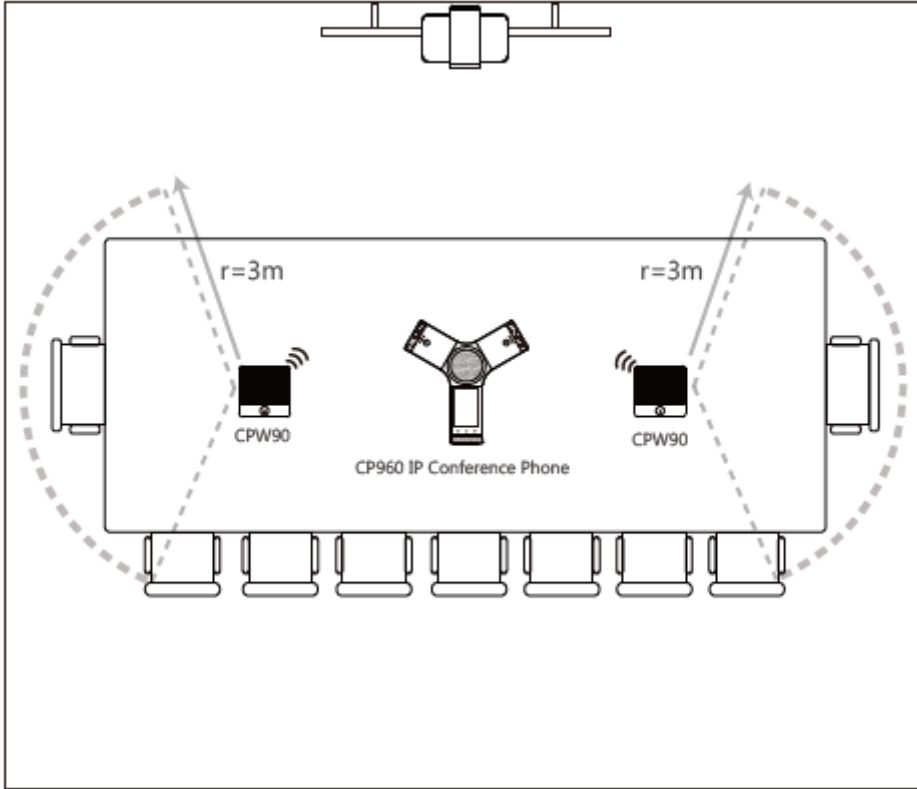

Compliance	REACH ISO 9001

[Click Here](#) to go to the product introduction on the Yealink official website.