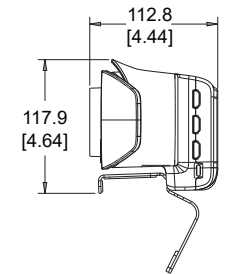

POLY STUDIO X52/V52

All dimensions are mm and [inches].

© 2024 HP Development Company, L.P. All trademarks are the property of their respective owners.

POLY STUDIO X52/V52 WITH DISPLAY CLAMP

All dimensions are mm and [inches].

© 2024 HP Development Company, L.P. All trademarks are the property of their respective owners.

POLY STUDIO X52/V52 WITH WALL MOUNT

FRONT VIEW
WITH WALL MOUNT

SIDE VIEW
WITH WALL MOUNT

TOP VIEW
WITH WALL MOUNT

BACK VIEW
WITH WALL MOUNT

All dimensions are mm and [inches].

© 2024 HP Development Company, L.P. All trademarks are the property of their respective owners.

POLY STUDIO X52/V52 WITH DISPLAY MOUNT - ABOVE DISPLAY

FRONT VIEW

SIDE VIEW

MEASUREMENTS ARE TO THE BACK OF THE DISPLAY

REAR VIEW

POLY STUDIO X52/V52 WITH DISPLAY MOUNT - BELOW DISPLAY

FRONT VIEW

SIDE VIEW

REAR VIEW