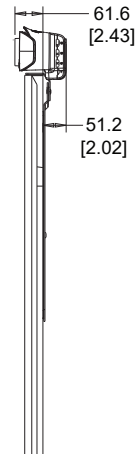

POLY STUDIO X52/V52

All dimensions are mm and [inches].

© 2024 HP Development Company, L.P. All trademarks are the property of their respective owners.

POLY STUDIO X52/V52 WITH DISPLAY CLAMP

All dimensions are mm and [inches].

© 2024 HP Development Company, L.P. All trademarks are the property of their respective owners.

POLY STUDIO X52/V52 WITH WALL MOUNT

FRONT VIEW
WITH WALL MOUNT

SIDE VIEW
WITH WALL MOUNT

TOP VIEW
WITH WALL MOUNT

BACK VIEW
WITH WALL MOUNT

All dimensions are mm and [inches].

© 2024 HP Development Company, L.P. All trademarks are the property of their respective owners.

POLY STUDIO X52/V52 WITH DISPLAY MOUNT - ABOVE DISPLAY

FRONT VIEW

SIDE VIEW

MEASUREMENTS ARE TO THE BACK OF THE DISPLAY

REAR VIEW

POLY STUDIO X52/V52 WITH DISPLAY MOUNT - BELOW DISPLAY

FRONT VIEW

SIDE VIEW

REAR VIEW