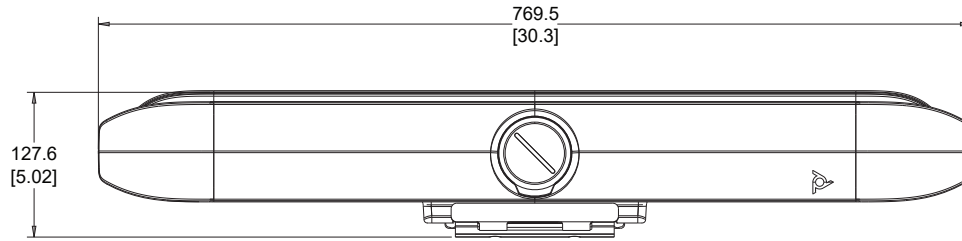

POLY STUDIO X52/V52 WITH WALL MOUNT

FRONT VIEW
WITH WALL MOUNT