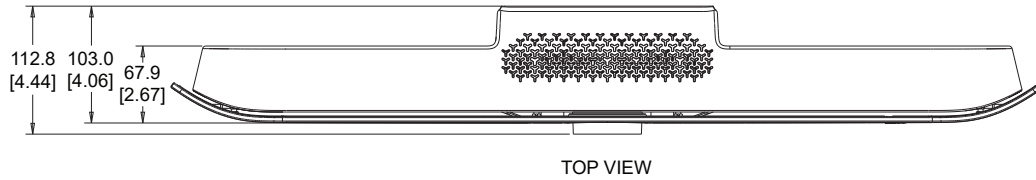

POLY STUDIO X52/V52

All dimensions are mm and [inches].

© 2024 HP Development Company, L.P. All trademarks are the property of their respective owners.

POLY STUDIO X52/V52 WITH DISPLAY CLAMP

All dimensions are mm and [inches].

FRONT VIEW

SIDE VIEW

MEASUREMENTS ARE TO THE BACK OF THE DISPLAY

REAR VIEW

POLY STUDIO X52/V52 WITH DISPLAY MOUNT - BELOW DISPLAY

FRONT VIEW

SIDE VIEW

REAR VIEW