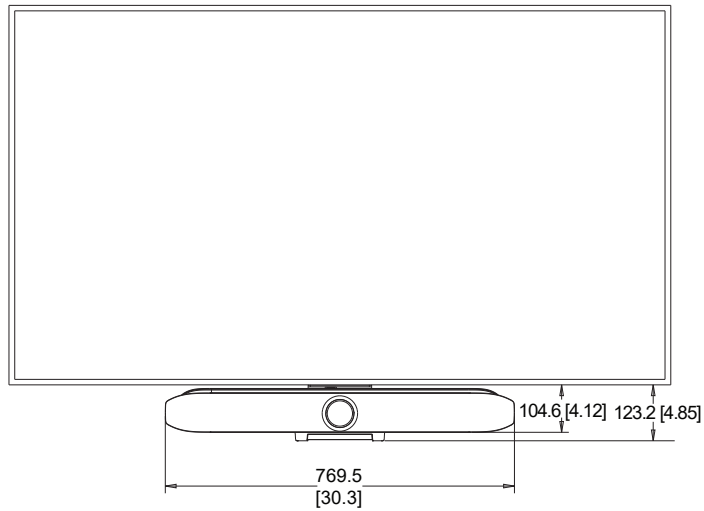

BACK VIEW
WITH WALL MOUNT

All dimensions are mm and [inches].

© 2024 HP Development Company, L.P. All trademarks are the property of their respective owners.

POLY STUDIO X52/V52 WITH DISPLAY MOUNT - ABOVE DISPLAY

FRONT VIEW

SIDE VIEW

MEASUREMENTS ARE TO THE BACK OF THE DISPLAY

REAR VIEW

POLY STUDIO X52/V52 WITH DISPLAY MOUNT - BELOW DISPLAY

FRONT VIEW

SIDE VIEW

REAR VIEW