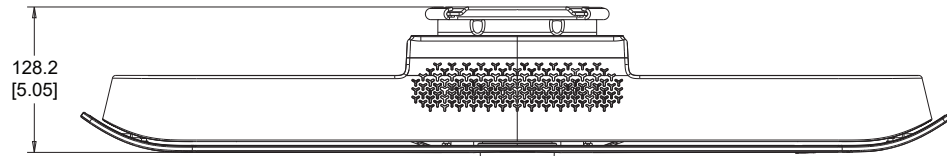

© 2024 HP Development Company, L.P. All trademarks are the property of their respective owners.

POLY STUDIO X52/V52 WITH WALL MOUNT

FRONT VIEW
WITH WALL MOUNT

SIDE VIEW
WITH WALL MOUNT

TOP VIEW
WITH WALL MOUNT

BACK VIEW
WITH WALL MOUNT

All dimensions are mm and [inches].

© 2024 HP Development Company, L.P. All trademarks are the property of their respective owners.

POLY STUDIO X52/V52 WITH DISPLAY MOUNT - ABOVE DISPLAY

FRONT VIEW

SIDE VIEW

MEASUREMENTS ARE TO THE BACK OF THE DISPLAY

REAR VIEW

POLY STUDIO X52/V52 WITH DISPLAY MOUNT - BELOW DISPLAY

FRONT VIEW

SIDE VIEW

REAR VIEW