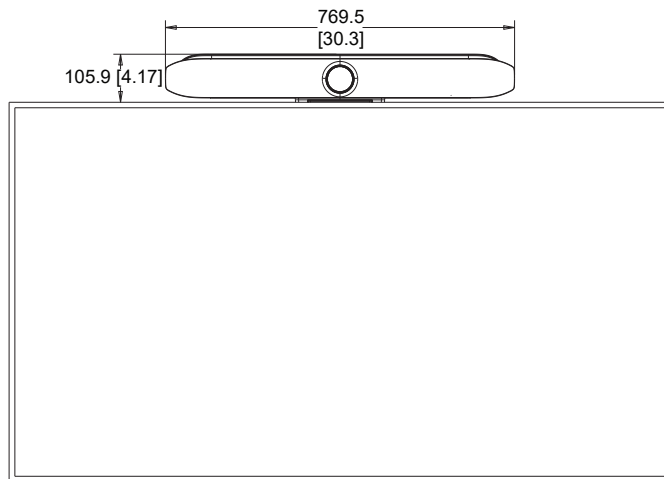

BACK VIEW
WITH WALL MOUNT

All dimensions are mm and [inches].

© 2024 HP Development Company, L.P. All trademarks are the property of their respective owners.

POLY STUDIO X52/V52 WITH DISPLAY MOUNT - ABOVE DISPLAY

FRONT VIEW

SIDE VIEW

MEASUREMENTS ARE TO THE BACK OF THE DISPLAY

REAR VIEW

POLY STUDIO X52/V52 WITH DISPLAY MOUNT - BELOW DISPLAY

FRONT VIEW

SIDE VIEW

REAR VIEW