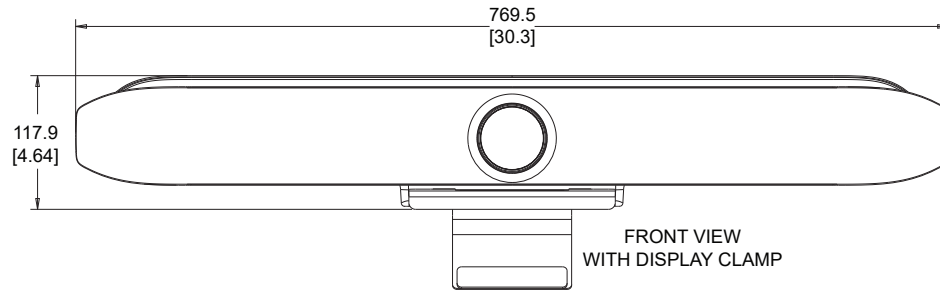

POLY STUDIO X52/V52

All dimensions are mm and [inches].

© 2024 HP Development Company, L.P. All trademarks are the property of their respective owners.

POLY STUDIO X52/V52 WITH DISPLAY CLAMP

All dimensions are mm and [inches].

BACK VIEW
WITH WALL MOUNT

All dimensions are mm and [inches].

© 2024 HP Development Company, L.P. All trademarks are the property of their respective owners.

POLY STUDIO X52/V52 WITH DISPLAY MOUNT - ABOVE DISPLAY

FRONT VIEW

SIDE VIEW

MEASUREMENTS ARE TO THE BACK OF THE DISPLAY

REAR VIEW

POLY STUDIO X52/V52 WITH DISPLAY MOUNT - BELOW DISPLAY

FRONT VIEW

SIDE VIEW

REAR VIEW