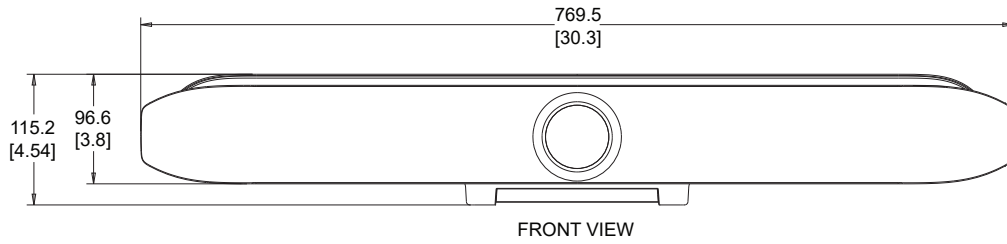

POLY STUDIO X52/V52

All dimensions are mm and [inches].

© 2024 HP Development Company, L.P. All trademarks are the property of their respective owners.

POLY STUDIO X52/V52 WITH DISPLAY CLAMP

All dimensions are mm and [inches].

BACK VIEW
WITH WALL MOUNT

All dimensions are mm and [inches].

© 2024 HP Development Company, L.P. All trademarks are the property of their respective owners.

POLY STUDIO X52/V52 WITH DISPLAY MOUNT - ABOVE DISPLAY

FRONT VIEW

SIDE VIEW

MEASUREMENTS ARE TO THE BACK OF THE DISPLAY

REAR VIEW

POLY STUDIO X52/V52 WITH DISPLAY MOUNT - BELOW DISPLAY

FRONT VIEW

SIDE VIEW

REAR VIEW