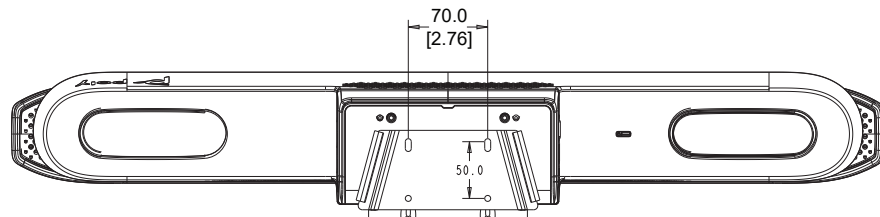

POLY STUDIO X52/V52

All dimensions are mm and [inches].

© 2024 HP Development Company, L.P. All trademarks are the property of their respective owners.

POLY STUDIO X52/V52 WITH DISPLAY CLAMP

All dimensions are mm and [inches].

© 2024 HP Development Company, L.P. All trademarks are the property of their respective owners.

POLY STUDIO X52/V52 WITH WALL MOUNT

FRONT VIEW
WITH WALL MOUNT

SIDE VIEW
WITH WALL MOUNT

TOP VIEW
WITH WALL MOUNT

BACK VIEW
WITH WALL MOUNT

All dimensions are mm and [inches].

© 2024 HP Development Company, L.P. All trademarks are the property of their respective owners.

POLY STUDIO X52/V52 WITH DISPLAY MOUNT - ABOVE DISPLAY

FRONT VIEW

SIDE VIEW

MEASUREMENTS ARE TO THE BACK OF THE DISPLAY

REAR VIEW

POLY STUDIO X52/V52 WITH DISPLAY MOUNT - BELOW DISPLAY

FRONT VIEW

SIDE VIEW

REAR VIEW