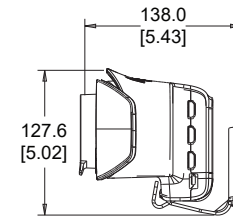

SIDE VIEW
WITH WALL MOUNT