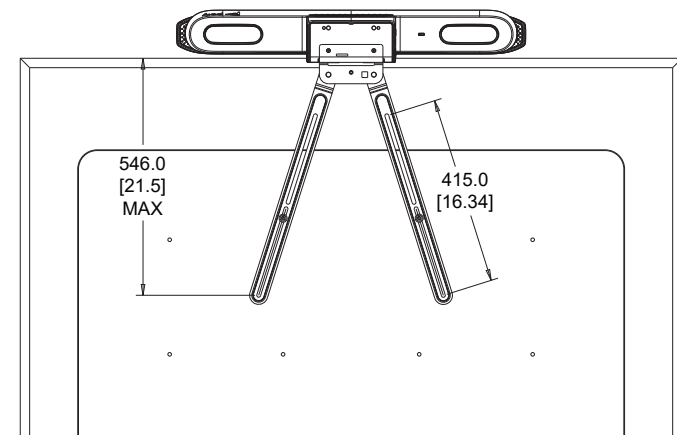

BACK VIEW
WITH WALL MOUNT

All dimensions are mm and [inches].

© 2024 HP Development Company, L.P. All trademarks are the property of their respective owners.

POLY STUDIO X52/V52 WITH DISPLAY MOUNT - ABOVE DISPLAY

FRONT VIEW

SIDE VIEW

MEASUREMENTS ARE TO THE BACK OF THE DISPLAY

REAR VIEW

POLY STUDIO X52/V52 WITH DISPLAY MOUNT - BELOW DISPLAY

FRONT VIEW

SIDE VIEW

REAR VIEW