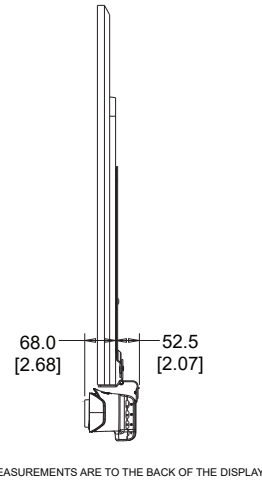

POLY STUDIO X52/V52

All dimensions are mm and [inches].

© 2024 HP Development Company, L.P. All trademarks are the property of their respective owners.

POLY STUDIO X52/V52 WITH DISPLAY CLAMP

All dimensions are mm and [inches].

BACK VIEW
WITH WALL MOUNT

All dimensions are mm and [inches].

© 2024 HP Development Company, L.P. All trademarks are the property of their respective owners.

POLY STUDIO X52/V52 WITH DISPLAY MOUNT - ABOVE DISPLAY

FRONT VIEW

SIDE VIEW

MEASUREMENTS ARE TO THE BACK OF THE DISPLAY

REAR VIEW

POLY STUDIO X52/V52 WITH DISPLAY MOUNT - BELOW DISPLAY

FRONT VIEW

SIDE VIEW

REAR VIEW