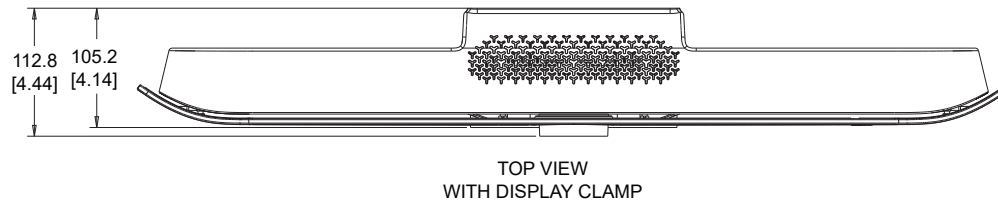

POLY STUDIO X52/V52

All dimensions are mm and [inches].

© 2024 HP Development Company, L.P. All trademarks are the property of their respective owners.

POLY STUDIO X52/V52 WITH DISPLAY CLAMP

All dimensions are mm and [inches].

FRONT VIEW

SIDE VIEW

MEASUREMENTS ARE TO THE BACK OF THE DISPLAY

REAR VIEW

POLY STUDIO X52/V52 WITH DISPLAY MOUNT - BELOW DISPLAY

FRONT VIEW

SIDE VIEW

REAR VIEW