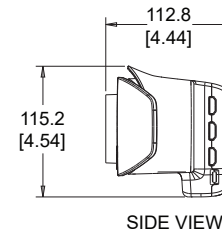

POLY STUDIO X52/V52

All dimensions are mm and [inches].

© 2024 HP Development Company, L.P. All trademarks are the property of their respective owners.

POLY STUDIO X52/V52 WITH DISPLAY CLAMP

All dimensions are mm and [inches].

BACK VIEW
WITH WALL MOUNT

All dimensions are mm and [inches].

© 2024 HP Development Company, L.P. All trademarks are the property of their respective owners.

POLY STUDIO X52/V52 WITH DISPLAY MOUNT - ABOVE DISPLAY

FRONT VIEW

SIDE VIEW

MEASUREMENTS ARE TO THE BACK OF THE DISPLAY

REAR VIEW

POLY STUDIO X52/V52 WITH DISPLAY MOUNT - BELOW DISPLAY

FRONT VIEW

SIDE VIEW

REAR VIEW