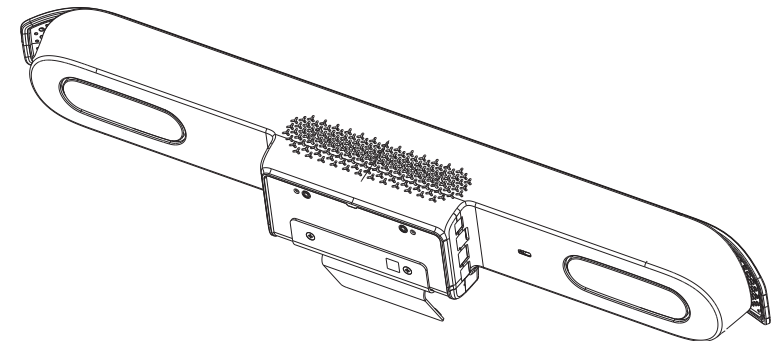

POLY STUDIO X52/V52

All dimensions are mm and [inches].

© 2024 HP Development Company, L.P. All trademarks are the property of their respective owners.

POLY STUDIO X52/V52 WITH DISPLAY CLAMP

All dimensions are mm and [inches].

BACK VIEW
WITH WALL MOUNT

All dimensions are mm and [inches].

© 2024 HP Development Company, L.P. All trademarks are the property of their respective owners.

POLY STUDIO X52/V52 WITH DISPLAY MOUNT - ABOVE DISPLAY